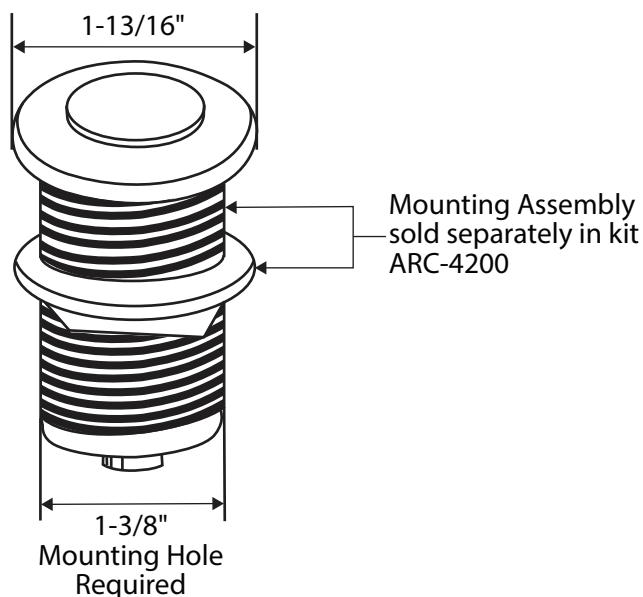

### Critical Dimensions

Specification Detail	
Button Diameter	1-13/16"
For Use With	ARC-4200